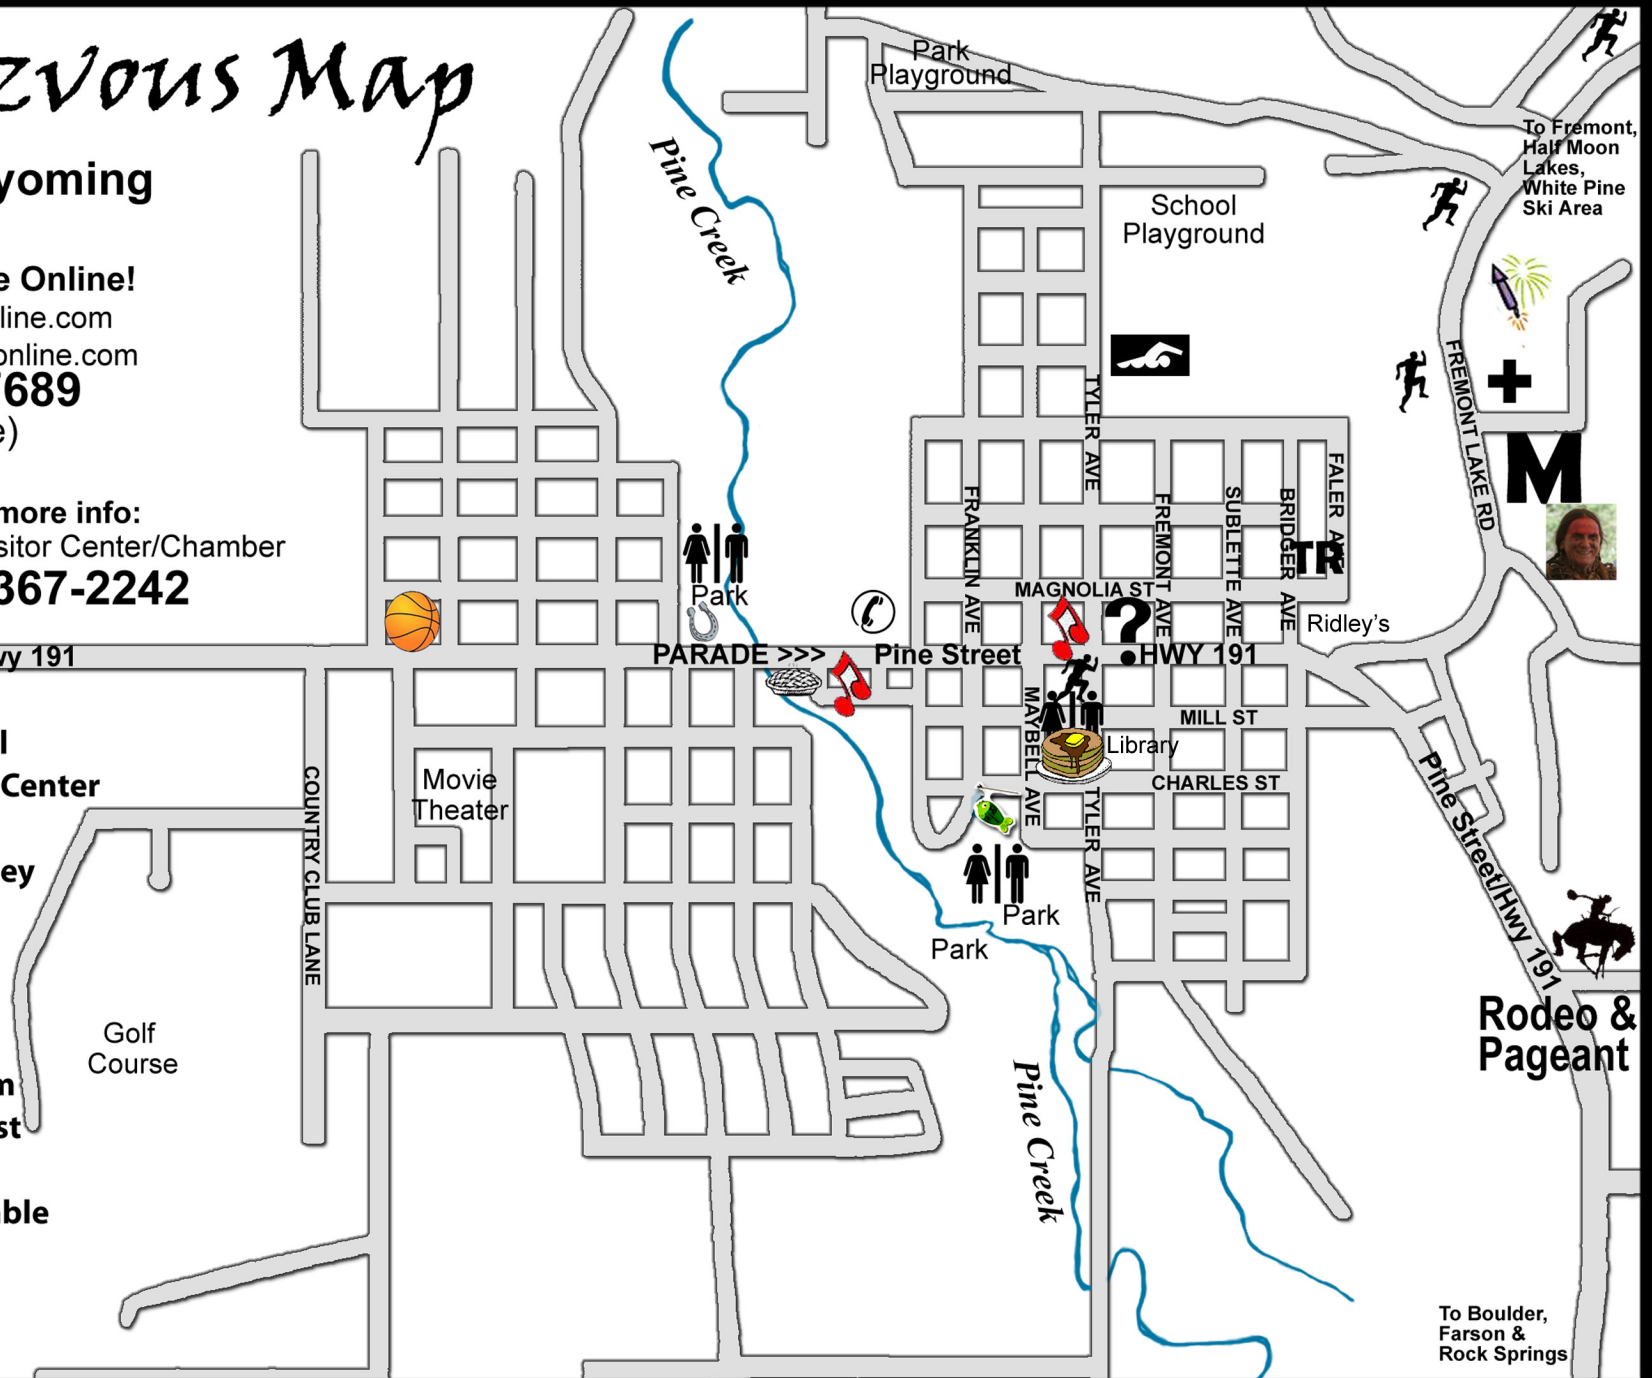

# Rendezvous Map

**Pinedale, Wyoming**  
2009

Map by Pinedale Online!  
www.PinedaleOnline.com  
support@pinedaleonline.com  
**307-360-7689**  
(anytime)

For more info:  
Sublette Co Visitor Center/Chamber  
**307-367-2242**

To Cora, Daniel & Jackson Hwy 191

-  Aquatic Center
-  3-on-3 Basketball
-  Chamber/Visitor Center
-  Fireworks
-  Horseshoe Tourney
-  Kids Fishing
-  Live Music
-  Medical Clinic
-  Michael Terry
-  Mtn Man Museum
-  Pancake Breakfast
-  Pie Sale
-  Rendezvous Ramble
-  Restrooms
-  Rodeo/Pageant
-  Traders Row