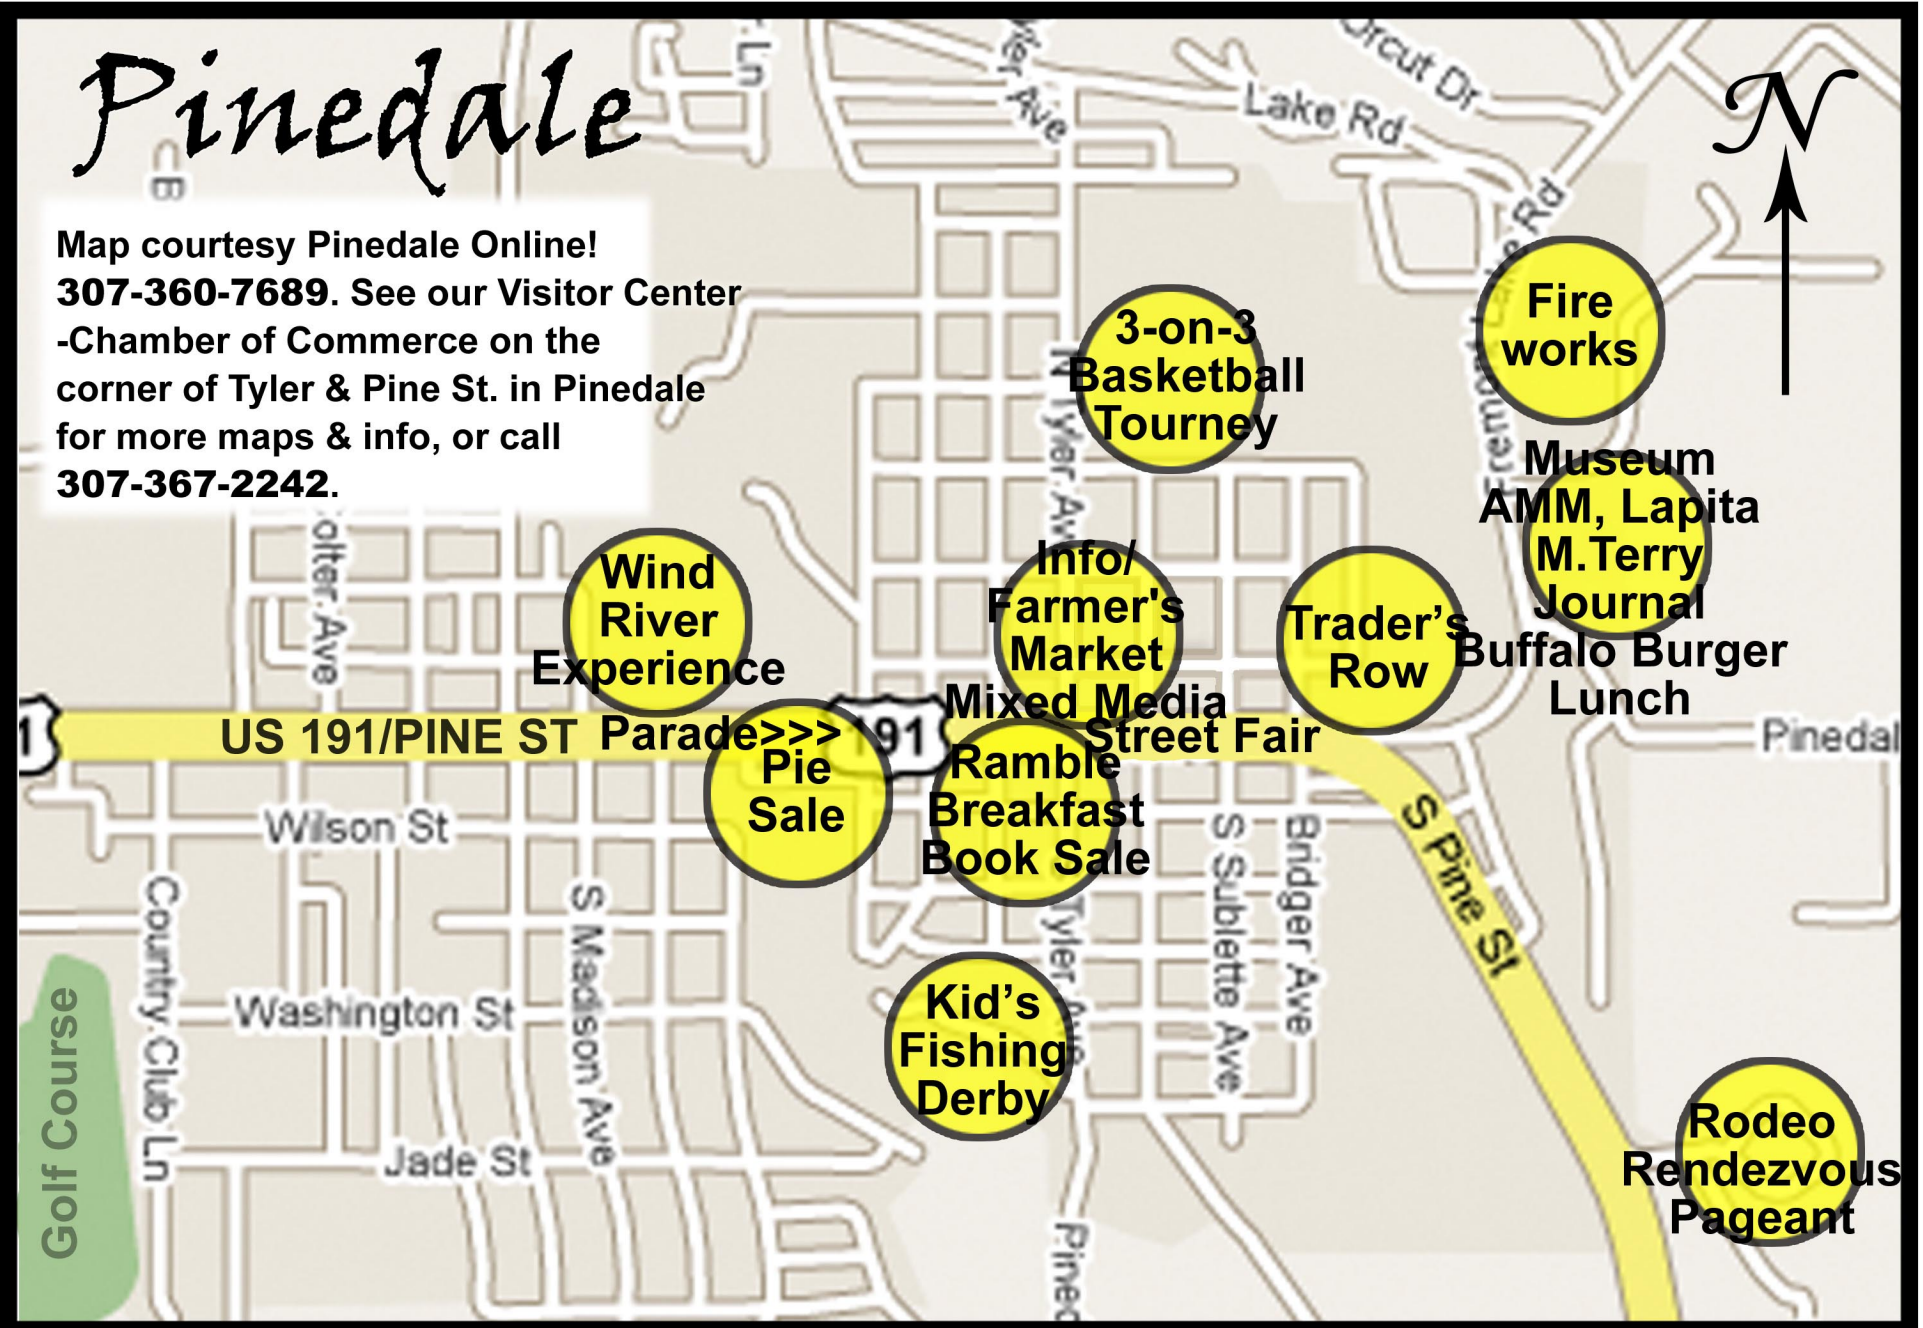

# Green River Rendezvous Days - Thursday - Sunday, July 8-11, 2010

## Pinedale

Map courtesy Pinedale Online!  
**307-360-7689**. See our Visitor Center  
-Chamber of Commerce on the  
corner of Tyler & Pine St. in Pinedale  
for more maps & info, or call  
**307-367-2242**.