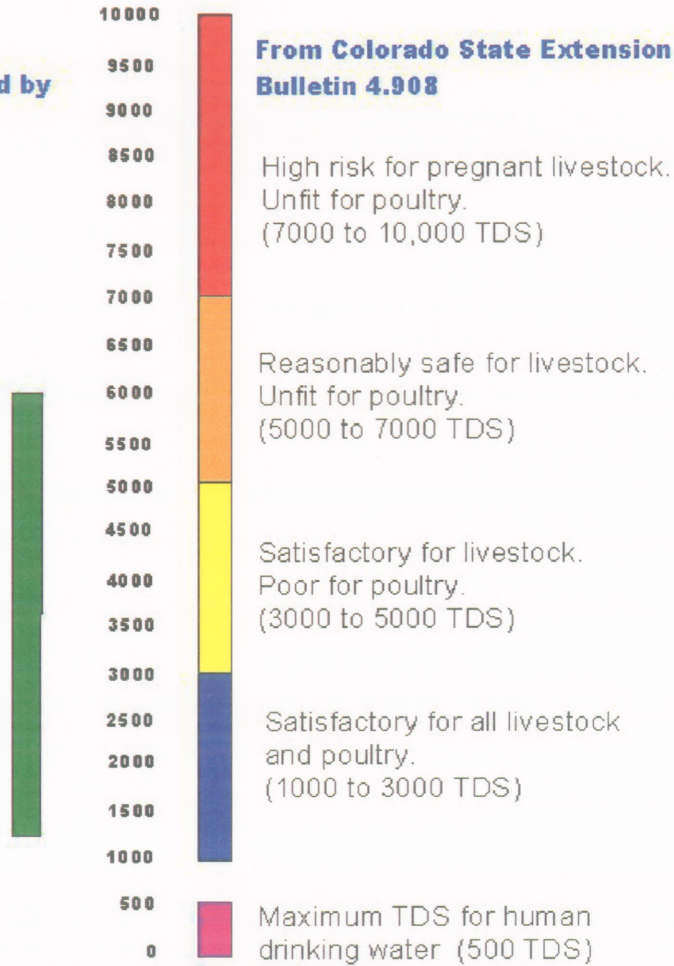

Sea Water 35,000 ppm

**Total Dissolved Solids (TDS)**  
**TDS Values in mg/l**

**Produced Water Values Provided by  
Evergreen Resources**

Las Animas County  
Evergreen Resources  
Range of TDS from 111 wells  
(6000 TDS - High Value)  
(1230 TDS - Low Value)  
(2731 TDS - Avg. Value)

Note: Water may be used on Crops  
up to 2000 TDS  
TDS varies with crop  
**(Montana Bureau of Mining & Geology)**